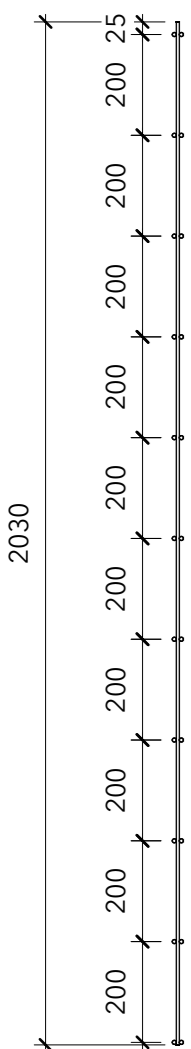

**General Comments**

See Our Associated Products:  
[Safe Mesh Pedestrian Gate](#)  
[Safe Mesh Vehicle Gate](#)  
[Safe Mesh Standard Post](#)

**Materials**

Galvanised Steel To Be  
 Powder Coated

No.	Description	Date	Item	Component Description	Quantity

<b>SAFE MESH 868 - PANEL ONLY - 2030MM X 3000MM</b>			
Weight	N/A	Serial Number	Revision
Date	20/07/2023	<b>CODE</b>	
Drawn by	JT		
Checked by	Checker	Scale	As indicated @A3