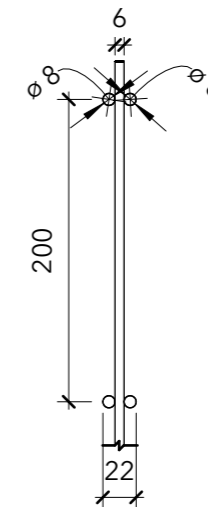

**General Comments**

See Our Associated Products:  
[Safe Mesh Pedestrian Gate](#)  
[Safe Mesh Vehicle Gate](#)  
[Safe Mesh Standard Post](#)

**Materials**

Galvanised Steel To Be  
 Powder Coated

No.	Description	Date	Item	Component Description	Quantity

<b>SAFE MESH 868 - PANEL ONLY - 2030MM X 3000MM</b>			
Weight	N/A	Serial Number	Revision
Date	20/07/2023	<b>CODE</b>	
Drawn by	JT		
Checked by	Checker	Scale	As indicated @A3